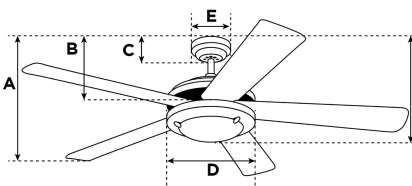

Item Number 7220940

Barnett Ceiling Fan

122 cm White Finish Reversible Blades (White/White Washed Pine) Cage Shade

Specifications

Size	122 cm
Blades.....	Reversible Plywood Blades (White/White Washed Pine)
Blade Pitch.....	12°
Approved Location.....	Indoor
Suggested Room Size.....	For rooms up to 20 m²
Down Rod.....	10 cm
Installation.....	Down Rod Only
Max. Ceiling Angle.....	N/A
Lead Wire.....	15 cm
Light Bulb Usage.....	Includes (3) E27 Base, 4 Watt ST48 LED Lamps
Control	Remote Control Included
Motor Finish.....	White
Motor Material	Silicon Steel Motor 153mm x 15mm
Reverse Airflow.....	Yes
Noise Level.....	53 db(A)
Capacitor	Dual
Weight net/gross.....	8,3 / 10 kg
Box Dimensions.....	29 x 38,6 x 70,8 cm
EAN Code.....	4895105612083

Reversible White Washed Pine
Finish Blades

Energy Information

Voltage (Hz).....	230V / 50Hz
Airflow Efficiency.....	2.5 m³/Min/W
Electricity Use (excludes lights)	55 Watt
Airflow.....	142 m³/Min
Max rpm	213
Electricity consumption/year..	18.3 kWh

Warranty

Ceiling fans backed by our extended Warranty have a 10 year motor warranty and a 2-year warranty on all other parts.

A. Top of Canopy to Bottom of Blades	30 cm
B. Top of Canopy to Bottom of Switch House	32 cm
C. Top of Canopy to Bottom of Canopy	5,6 cm
D. Width of Motor Housing.....	29 cm
E. Width of Canopy.....	15,2 cm
F. Top of Canopy to Bottom of Glass	54 cm