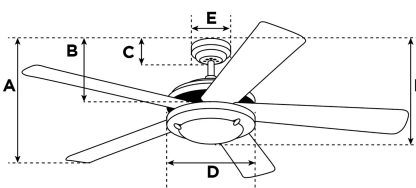

### Specifications

Size .....	132 cm
Blades.....	Plywood Blades (White)
Blade Pitch.....	12°
Approved Location.....	Indoor
Suggested Room Size.....	For rooms up to 20 m²
Down Rod.....	15 cm
Installation.....	Down Rod Only
Max. Ceiling Angle.....	N/A
Lead Wire.....	20 cm
Light Bulb Usage.....	Includes 17 Watt Integrated LED
Control .....	Remote Control Included
Motor Finish.....	White
Motor Material .....	Silicon Steel Motor 153mm x 15mm
Reverse Airflow.....	Yes
Noise Level.....	49 db(A)
Capacitor .....	Single
Weight net/gross.....	7,3 / 8,3 kg
Box Dimensions.....	25 x 29,1 x 60,2 cm
EAN Code.....	4895105612052

### Warranty

Ceiling fans backed by our extended Warranty have a 10 year motor warranty and a 2-year warranty on all other parts.

A. Top of Canopy to Bottom of Blades .....	33 cm
B. Top of Canopy to Bottom of Switch House .....	27 cm
C. Top of Canopy to Bottom of Canopy .....	5,7 cm
D. Width of Motor Housing.....	19,4 cm
E. Width of Canopy.....	13 cm
F. Top of Canopy to Bottom of Glass .....	47 cm