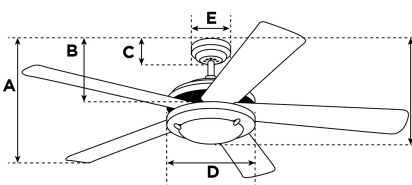

Item Number 7215440

Everett Ceiling Fan

132 cm Espresso Finish Reversible Blades
(Espresso/Applewood) Scavo Glass Bowl

Specifications

Size	132 cm
Blades.....	Reversible MDF Blades (Espresso/Applewood)
Blade Pitch.....	12°
Approved Location.....	Indoor
Suggested Room Size.....	For rooms up to 36 m²
Down Rod.....	Hugger
Installation.....	Hugger
Max. Ceiling Angle.....	N/A
Lead Wire.....	30 cm
Light Bulb Usage.....	Use (2) E27 Base Lamps, 60 Watt Maximum (not included)
Control	Wall Control Adaptable
Motor Finish.....	Espresso
Motor Material	Silicon Steel Motor 153mm x 15mm
Reverse Airflow.....	Yes
Noise Level.....	50 db(A)
Capacitor	Dual
Weight net/gross.....	7,2 / 8,2 kg
Box Dimensions.....	23 x 32,3 x 59,7 cm
EAN Code.....	4895105608000

Reversible Applewood
Finish Blades

Energy Information

Voltage (Hz).....	230V / 50Hz
Airflow Efficiency.....	2.78 m³/Min/W
Electricity Use (excludes lights)	57 Watt
Airflow.....	163 m³/Min
Max rpm	180
Electricity consumption/year..	19.33 kWh

Warranty

Ceiling fans backed by our extended Warranty have a 10 year motor warranty and a 2-year warranty on all other parts.

A. Top of Canopy to Bottom of Blades	18,2 cm
B. Top of Canopy to Bottom of Switch House	19 cm
C. Top of Canopy to Bottom of Canopy	N/A
D. Width of Motor Housing.....	28 cm
E. Width of Canopy.....	N/A
F. Top of Canopy to Bottom of Glass	32 cm