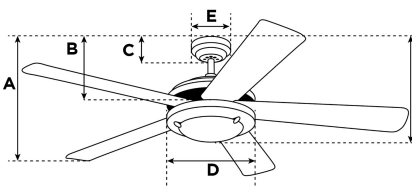

Item Number 7211340

Princess Euro Ceiling Fan

105 cm White Finish Reversible Blades(White/Beech)
Includes Light Kit with Three Spot Lights

Specifications

Size.....	105 cm
Blades.....	Reversible MDF Blades (White/Beech)
Blade Pitch.....	11°
Approved Location.....	Indoor
Suggested Room Size.....	Large Room (up to 15 m ²)
Down Rod.....	10 cm
Installation.....	Dual Mounting
Max. Ceiling Angle.....	18°
Lead Wire.....	15 cm
Light Bulb Usage.....	Use (3) GU10 Base Lamps, 50 Watt Maximum (not included)
Control	Remote/Wall Control Adaptable
Motor Finish.....	White
Motor Material	Cold Rolled Steel Motor 153mm x 10mm
Reverse Airflow.....	Yes
Noise Level.....	47 db(A)
Capacitor	Dual
Weight net/gross.....	4,7 / 5,4 kg
Box Dimensions.....	22,5 x 20 x 42,5 cm
EAN Code.....	4895105610423

Reversible Beech
Finish Blades

Energy Information

Voltage (Hz).....	230V / 50Hz
Airflow Efficiency.....	3 m ³ /Min/W
Electricity Use (excludes lights)	43 Watt
Airflow.....	122 m ³ /Min
Max rpm	210
Electricity consumption/year..	14 kWh

Warranty

Ceiling fans backed by our extended Warranty have a 10 year motor warranty and a 2-year warranty on all other parts.

A. Top of Canopy to Bottom of Blades	26,7 cm
B. Top of Canopy to Bottom of Switch House	33 cm
C. Top of Canopy to Bottom of Canopy	6,2 cm
D. Width of Motor Housing.....	17 cm
E. Width of Canopy.....	13 cm
F. Top of Canopy to Bottom of Glass	39,5 cm