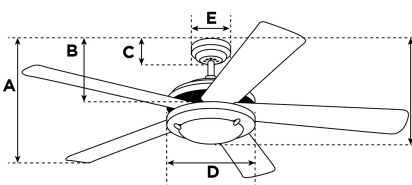

Item Number 7207340

Contempra Trio Ceiling Fan

90 cm Brushed Nickel Finish Reversible Blades
(Rosewood/Beech) Frosted Glass

Specifications

Size	90 cm
Blades.....	Reversible MDF Blades (Rosewood/Beech)
Blade Pitch.....	12°
Approved Location.....	Indoor
Suggested Room Size.....	For rooms up to 10 m ²
Down Rod.....	N/A
Installation.....	Hugger
Max. Ceiling Angle.....	N/A
Lead Wire.....	30 cm
Light Bulb Usage.....	Use (3) E27 Base Lamps, 60 Watt Maximum (not included)
Control	Wall Control Adaptable
Motor Finish.....	Brushed Nickel
Motor Material	Silicon Steel Motor 145mm x 12mm
Reverse Airflow.....	Yes
Noise Level.....	48 db(A)
Capacitor	Dual
Weight net/gross.....	5,6 / 6,4 kg
Box Dimensions.....	43,5 x 28,5 x 23,5 cm
EAN Code.....	4895105609625

Reversible Beech
Finish Blades

Energy Information

Voltage (Hz).....	230V / 50Hz
Airflow Efficiency.....	2.4 m ³ /Min/W
Electricity Use (excludes lights)	37 Watt
Airflow.....	86 m ³ /Min
Max rpm	236
Electricity consumption/year..	11.6 kWh

Warranty

Ceiling fans backed by our extended Warranty have a 10 year motor warranty and a 2-year warranty on all other parts.

A. Top of Canopy to Bottom of Blades	16,5 cm
B. Top of Canopy to Bottom of Switch House	19 cm
C. Top of Canopy to Bottom of Canopy	N/A
D. Width of Motor Housing.....	26,2 cm
E. Width of Canopy.....	N/A
F. Top of Canopy to Bottom of Glass	34 cm