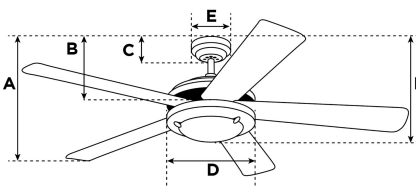

Item Number 7206840

Bendan LED Ceiling Fan

132 cm Satin Chrome Finish Wengue Blades Opal Frosted Glass

Specifications

Size	132 cm
Blades.....	Plywood Blades (Wengue)
Blade Pitch.....	12°
Approved Location.....	Indoor
Suggested Room Size.....	For rooms up to 36 m²
Down Rod.....	10 cm
Installation.....	Down Rod Only
Max. Ceiling Angle.....	N/A
Lead Wire.....	15 cm
Light Bulb Usage.....	Includes 17 Watt Integrated LED
Control	Remote Control Included
Motor Finish.....	Satin Chrome
Motor Material	Silicon Steel Motor 153mm x 17mm
Reverse Airflow.....	Yes
Noise Level.....	50 db(A)
Capacitor	Dual
Weight net/gross.....	7,9 / 8,8 kg
Box Dimensions.....	59,5 x 32,5 x 22,3 cm
EAN Code.....	4895105609595

Warranty

Ceiling fans backed by our extended Warranty have a 10 year motor warranty and a 2-year warranty on all other parts.

A. Top of Canopy to Bottom of Blades	29 cm
B. Top of Canopy to Bottom of Switch House	N/A
C. Top of Canopy to Bottom of Canopy	6,2 cm
D. Width of Motor Housing.....	26 cm
E. Width of Canopy.....	13 cm
F. Top of Canopy to Bottom of Glass	36 cm