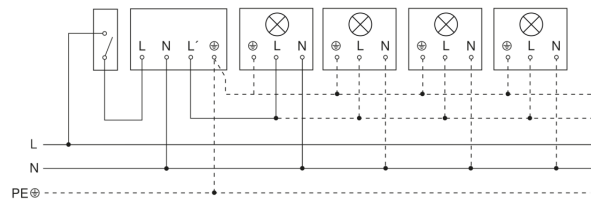

IS 2180-2

Anthracite

EAN 4007841 057664

Article number 057664

Detection Zone

Mögliche Montagehöhe: 1,80 m – 4,00 m

Orange: radial

Schwarz: tangential

Dimension Drawing

Light without neutral conductor

Light with neutral conductor

Connection using two-circuit switch for manual and automatic operation

Connection via a two-way switch for manual override and automatic operation