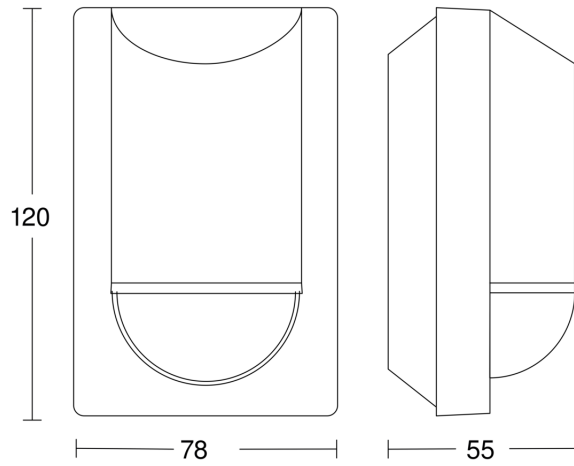

IS 2180-2

Anthracite

EAN 4007841 057664

Article number 057664

Technical specifications

| | |
|--|---|
| Type | Motion detectors |
| Dimensions (L x W x H) | 55 x 78 x 120 mm |
| Mains power supply | 230 V / 50 Hz |
| Power consumption | 0,5 W |
| Sensor Technology | passive infrared |
| Application, place | Indoors |
| Installation site | wall, corner |
| Installation | Surface wiring |
| Mounting height | 1,8 – 4 m |
| Reach, radial | r = 1.5 m (4 m ²) / r = 3 m (14 m ²) |
| Reach, tangential | r = 5 m (39 m ²) / r = 12 m (226 m ²) |
| Detection angle | 180 ° |
| Angle of aperture | 90 ° |
| Switching zones | 508 switching zones |
| Optimum mounting height | 2 m |
| Mechanical scalability | No |
| Sneak-by guard | Yes |
| Capability of masking out individual segments | Yes |
| Electronic scalability | No |
| Twilight setting TEACH | No |
| Twilight setting | 2 – 2000 lx |
| Time setting | 5 s – 15 Min. |
| Output | 1000 W |
| Switching output 1, resistive | 1000 W |
| Switching output 1, number of LEDs / fluorescent lamps | 6 pcs. |

IS 2180-2

Anthracite

EAN 4007841 057664

Article number 057664

Detection Zone

Mögliche Montagehöhe: 1,80 m – 4,00 m

Orange: radial

Schwarz: tangential

Dimension Drawing

Light without neutral conductor

Light with neutral conductor

Connection using two-circuit switch for manual and automatic operation

Connection via a two-way switch for manual override and automatic operation