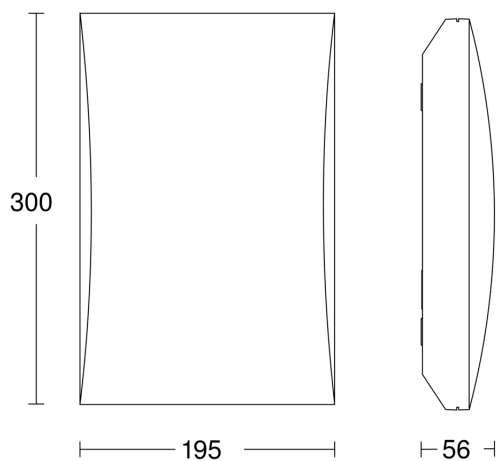

## Technical specifications

Dimensions (L x W x H)	56 x 300 x 195 mm	Capability of masking out individual segments	No
With lamp	Yes, STEINEL LED system	Electronic scalability	No
Manufacturer's Warranty	3 years	Mechanical scalability	No
Settings via	Potentiometers	Photo-cell controller	Yes
With remote control	No	Luminous flux total product	440 lm
PU1, EAN	4007841649715	Measured luminous flux (360°)	440 lm
Application, place	Outdoors	Total product efficiency	90 lm/W
Application, room	outdoors, front door, all round the building, courtyard & driveway	Colour temperature	3000 K
includes sheet of self-adhesive numbers	Yes	Colour variation LED	SDCM3
Installation site	wall, ceiling	Lamp	LED cannot be replaced
Impact resistance	IK07	LED life expectancy (max. °C)	50000 h
IP-rating	IP54	Service life LED L70B50 (25°)	> 60000 h
Protection class	II	Drop in luminous flux in accordance with LM80	L70B10
Ambient temperature	-20 – 40 °C	Base	without
Housing material	Plastic	LED cooling system	Passive Thermo Control
Cover material	Plastic, opal	Soft light start	No

## Dimension Drawing