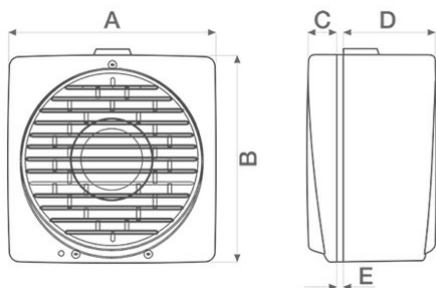

EAC

TECHNICAL AND PERFORMANCE DATA

Absorbed Current max (A)	0,10	Max. absorbed power at max speed (W)	22
Absorbed Power max (W)	22	Nominal Diameter (mm)	262
Frequency (Hz)	50/60	Ø Discharge Hole (mm)	230
Insulation Class	II°	Voltage (V)	220-240
IP	X4	Weight (Kg)	3,45
Max absorbed Power at 60Hz (W)	22	Delivery max (l/s)	133
Max ambient temperature for continuous operation (°C)	50	Delivery max (m³/h)	480
Max ambient temperature for continuous operation 60Hz (°C)	50	RPM	790
		Sound Pressure level Lp [dB (A)] 3m	35,6

DIMENSIONS

Etichetta Energetica	N0
Ø glass hole	257/262
Ø wall hole	257/262
Size A (mm)	294
Size B (mm)	297
Size C (mm)	31
Size D (mm)	130
Size E (mm)	2/38

PER INFORMAZIONI:

Servizio al Cliente: tel +39 02 90699395 premendo 1 dopo messaggio registrato (consulenza su prodotti e impianti)

Pre & Post Vendita: fax +39 02 90699302

Email prevendita: prevendita@vortice-italy.com

Technical Data Sheet

CODE 12451

VORTICE 230/9" P

Wall/window axial fans

DESCRIPTION

- Model designed for window/wall mounted installation.
- Version with built-in switch operated by pullcord mounted to edge of grille.
- Material: UV resistant ABS plastic (prevents ageing caused by exposure to sunlight).
- Nominal diameter 230 mm.
- Motor protected against thermal overload, with shaft turning in self-lubricating bushings, coupled to screw type thermoplastic impeller with wing profile blades.
- Maximum extract air flow: 480 m³/h
- IMQ SAFETY and IMQ PERFORMANCE certifications
- Vortice speed controller.