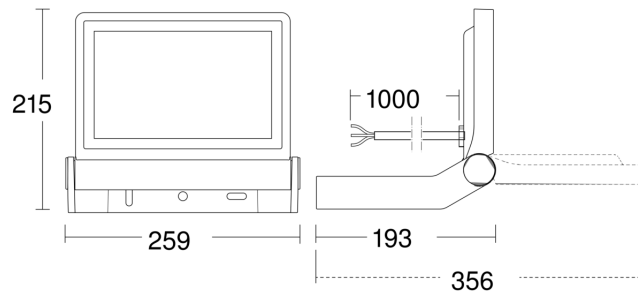

Technical specifications

Dimensions (L x W x H)	193 x 259 x 215 mm
With lamp	Yes, STEINEL LED system
With motion detector	No
Manufacturer's Warranty	3 years
Version	white
PU1, EAN	4007841065232
Application, place	Outdoors
Application, room	outdoors, courtyard & driveway
Installation site	wall, ceiling
Installation	Wall, Ceiling, Surface wiring
Impact resistance	IK03
IP-rating	IP44
Protection class	I
Ambient temperature	-20 – 40 °C
Housing material	Aluminium

Cover material	Glass transparent
Mains power supply	220 – 240 V / 50 – 60 Hz
Photo-cell controller	No
Luminous flux total product	4200 lm
Total product efficiency	99 lm/W
Colour temperature	3000 K
Colour variation LED	SDCM3
Lamp	LED cannot be replaced
LED life expectancy (max. °C)	50000 h
Service life LED L70B50 (25°)	> 36000 h
Drop in luminous flux in accordance with LM80	L70B10
LED cooling system	Passive Thermo Control
Basic light level function	No
Output	42,6 W
Colour Rendering Index CRI	= 80

<https://www.steinel.de>

Subject to technical modifications

04.2023 Page 1 from 2

LED floodlight without sensor

XLED ONE XL

white
EAN 4007841 065232
Article number 065232

Dimension Drawing

Circuit diagram