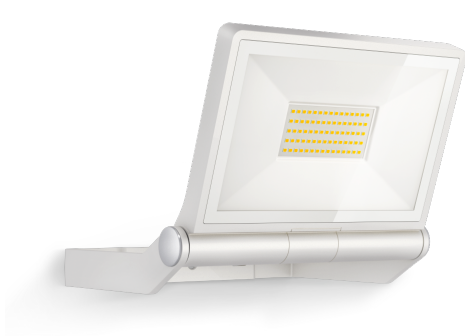

LED floodlight without sensor

XLED ONE XL

white
EAN 4007841 065232
Article number 065232

LED

long life LED
50.000 h

3000 K

3000K warm-white

IP44

Panel 180° vertical

indoor/outdoor
light

energy saving

CE

Light source not
exchangeable

Control gear not
exchangeable

3 years

manufacturer's
warranty
steinel.de/
garantie3y

Function description

Powerful lighting very big on style. The XLED ONE XL with an output of 42,6 W delivers a powerful 3000 K and of warm white light. Tilting through 180°, the wall and ceiling spot is fitted with high-quality and particularly long-lasting LEDs with a service life of a good 30 years – without any ifs or buts. Protection class: IP44.

Technical specifications

Dimensions (L x W x H)	193 x 259 x 215 mm
With lamp	Yes, STEINEL LED system
With motion detector	No
Manufacturer's Warranty	3 years
Version	white
PU1, EAN	4007841065232
Application, place	Outdoors
Application, room	outdoors, courtyard & driveway
Installation site	wall, ceiling
Installation	Wall, Ceiling, Surface wiring
Impact resistance	IK03
IP-rating	IP44
Protection class	I
Ambient temperature	-20 – 40 °C
Housing material	Aluminium