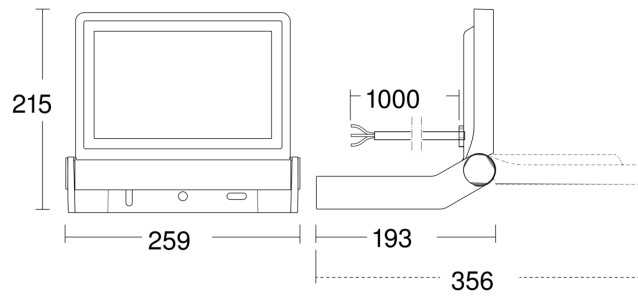

## Technical specifications

Dimensions (L x W x H)	193 x 259 x 215 mm	Cover material	Glass transparent
With lamp	Yes, STEINEL LED system	Mains power supply	220 – 240 V / 50 – 60 Hz
With motion detector	No	Photo-cell controller	No
Manufacturer's Warranty	3 years	Luminous flux total product	4200 lm
Version	Anthracite	Total product efficiency	99 lm/W
PU1, EAN	4007841065225	Colour temperature	3000 K
Application, place	Outdoors	Colour variation LED	SDCM3
Application, room	outdoors, courtyard & driveway	Lamp	LED cannot be replaced
Installation site	wall, ceiling	LED life expectancy (max. °C)	50000 h
Installation	Wall, Ceiling, Surface wiring	Service life LED L70B50 (25°)	> 36000 h
Impact resistance	IK03	Drop in luminous flux in accordance with LM80	L70B10
IP-rating	IP44	LED cooling system	Passive Thermo Control
Protection class	I	Basic light level function	No
Ambient temperature	-20 – 40 °C	Output	42,6 W
Housing material	Aluminium	Colour Rendering Index CRI	= 80

## Dimension Drawing